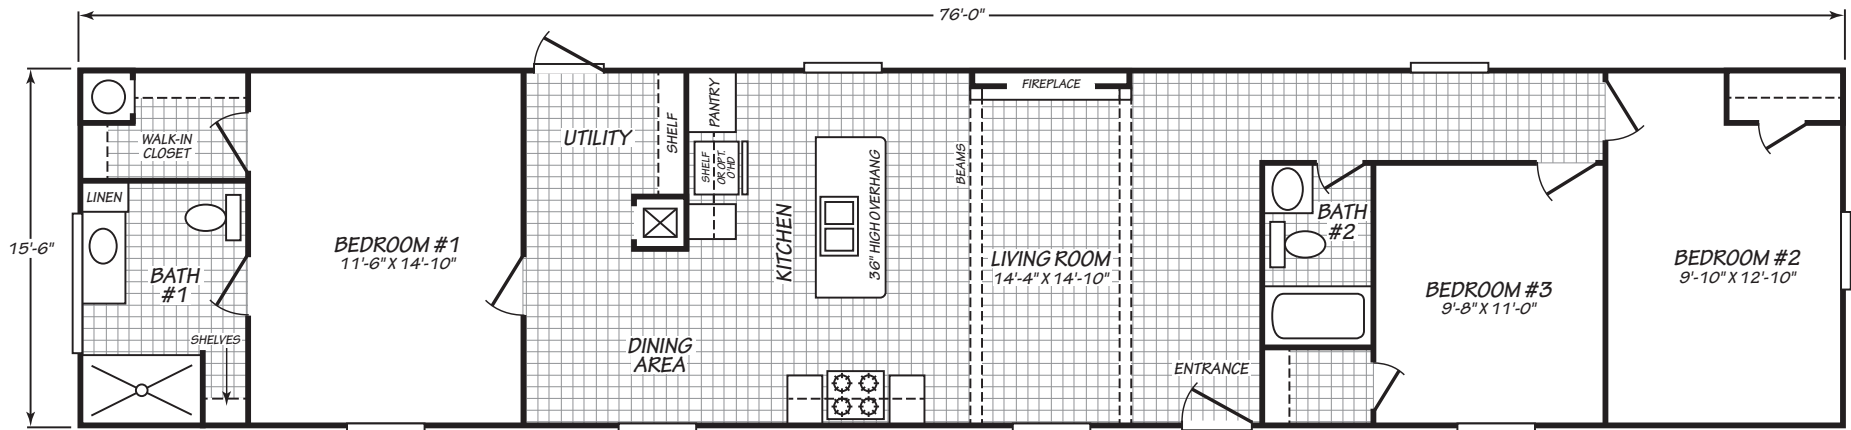

# Winslow

Factory Advantage Series

1,178 SQ. FT. (Approximate) 3 Bedroom, 2 Bath

Last Updated: 2-18-22

**FACTORY EXPO HOME CENTERS**  
739 Hwy 52 Bypass West  
Lafayette TN 37083

**MobileHomeExpo.com | 1-800-959-3014**