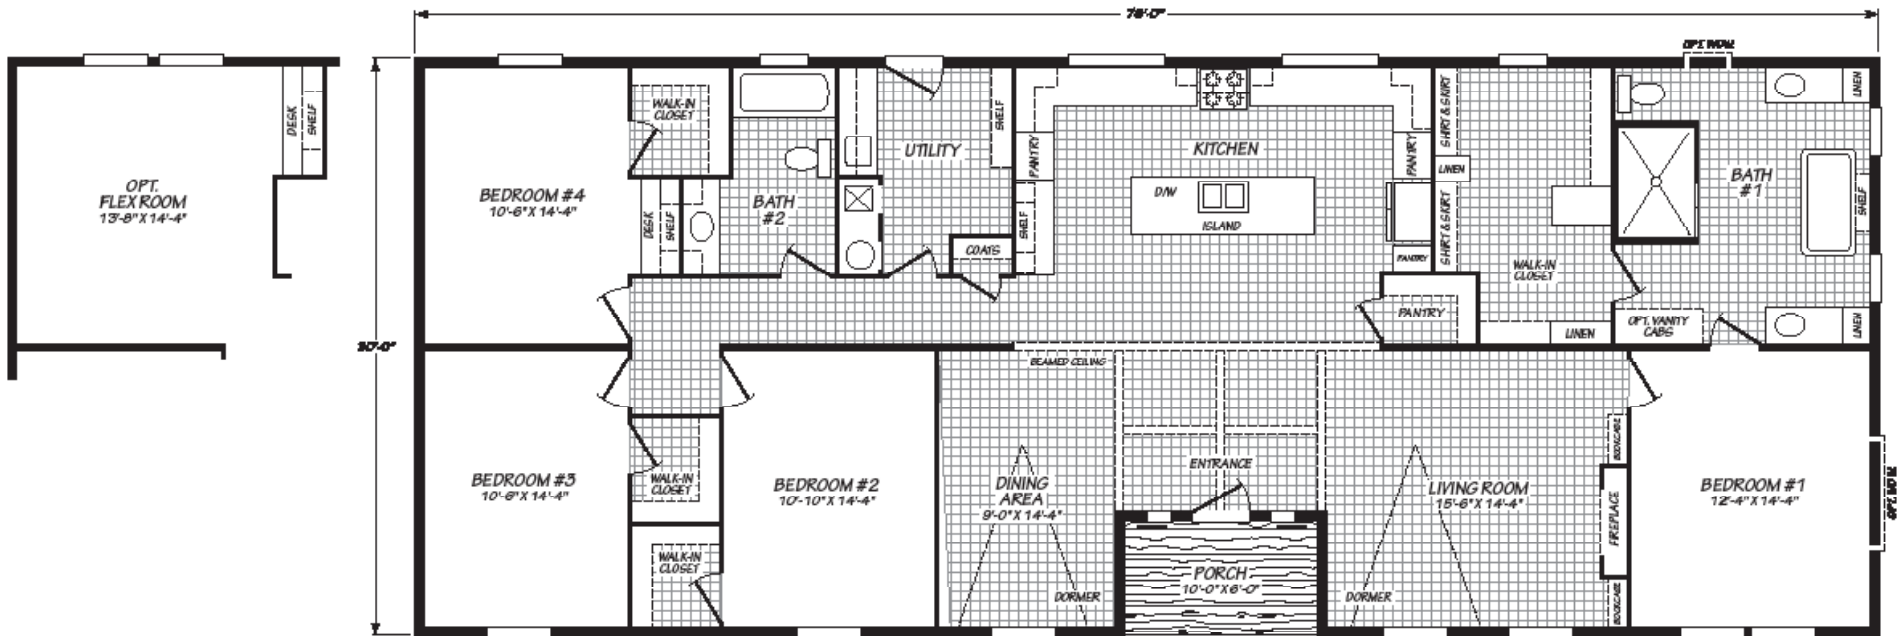

Vonore

Edge Series

2,280 SQ. FT. (Approximate) 4 Bedroom, 2 Bath

Last Updated: 1-22-24

FACTORY EXPO HOME CENTERS
739 Hwy 52 Bypass West
Lafayette TN 37083

MobileHomeExpo.com | 1-800-959-3014

IMPORTANT: Alta Cima Corp reserves the right to modify, cancel or substitute products or features of this event at any time without prior notice or obligation. Pictures and other promotional materials are representative and may depict or contain floor plans, square footages, elevations, options, upgrades, extra design features, decorations, floor coverings, specialty light fixtures, custom paint and wall coverings, window treatments, landscaping, sound and alarm systems, furnishings, appliances, and other designer/decorator features and amenities that are not included as part of the home and/or may not be available at all locations. Home, pricing and community information is subject to change, and homes to prior sale, at any time without notice or obligation. ©2020 Alta Cima Corp. All rights reserved.