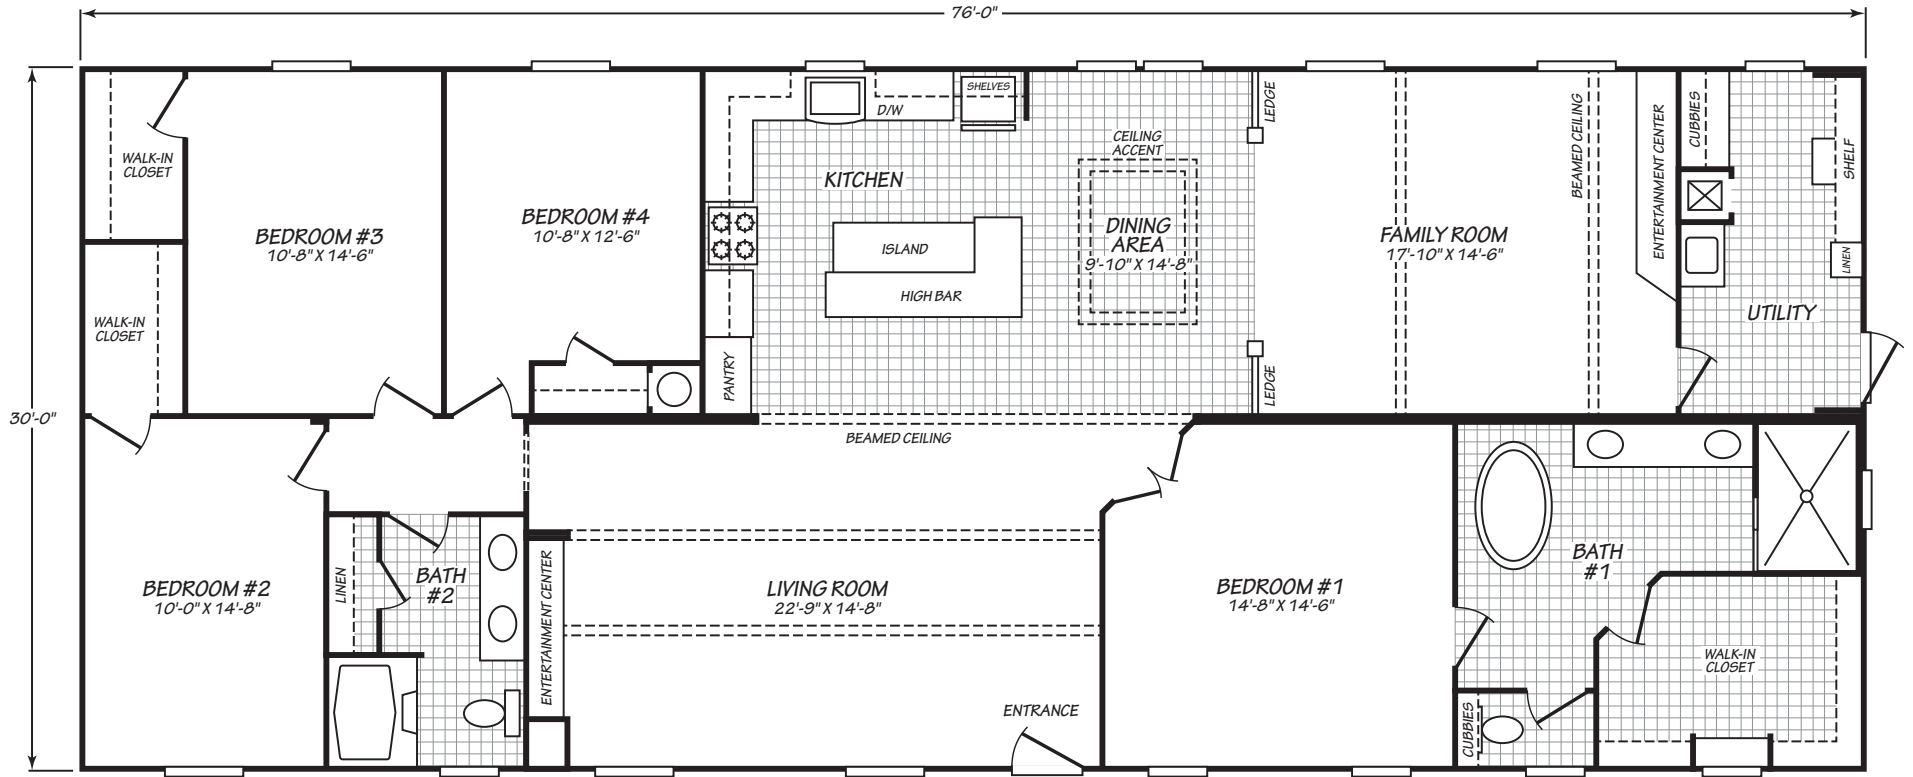

Trimble

Factory Advantage Series

2,280 SQ. FT. (Approximate) 4 Bedroom, 2 Bath

Last Updated: 8-3-22

FACTORY EXPO HOME CENTERS
739 Hwy 52 Bypass West
Lafayette TN 37083

MobileHomeExpo.com | 1-800-959-3014

IMPORTANT: Alta Cima Corp reserves the right to modify, cancel or substitute products or features of this event at any time without prior notice or obligation. Pictures and other promotional materials are representative and may depict or contain floor plans, square footages, elevations, options, upgrades, extra design features, decorations, floor coverings, specialty light fixtures, custom paint and wall coverings, window treatments, landscaping, sound and alarm systems, furnishings, appliances, and other designer/decorator features and amenities that are not included as part of the home and/or may not be available at all locations. Home, pricing and community information is subject to change, and homes to prior sale, at any time without notice or obligation. ©2020 Alta Cima Corp. All rights reserved.