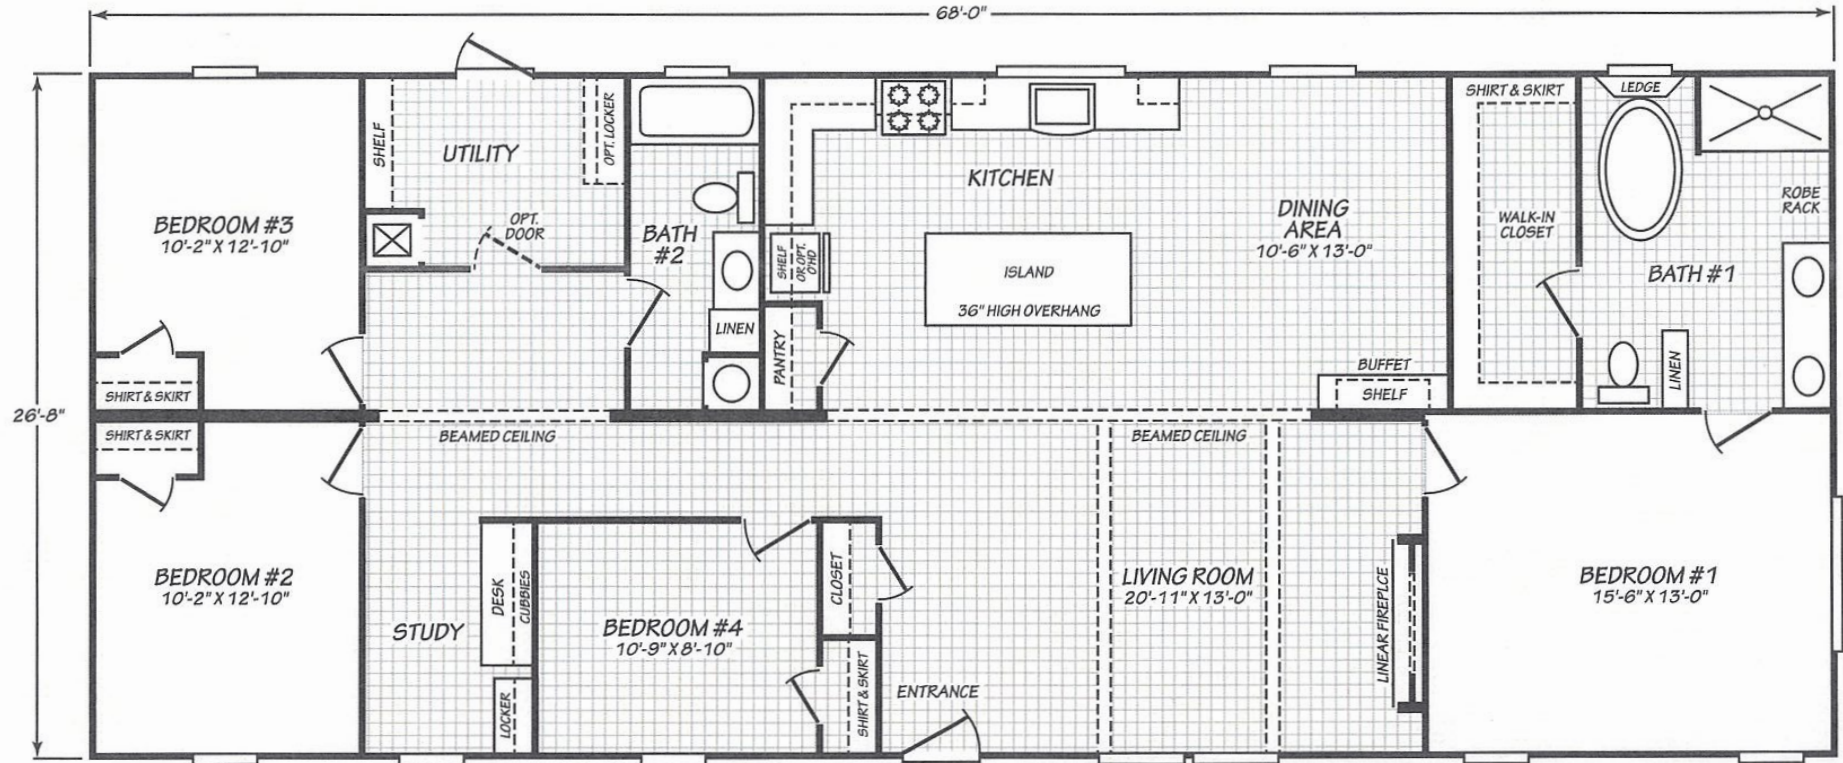

Sparta

Factory Advantage Series

1,813 SQ. FT. (Approximate) 4 Bedroom, 2 Bath

Last Updated: 2-2-22

FACTORY EXPO HOME CENTERS
739 Hwy 52 Bypass West
Lafayette TN 37083

MobileHomeExpo.com | 1-800-959-3014

IMPORTANT: Alta Cima Corp reserves the right to modify, cancel or substitute products or features of this event at any time without prior notice or obligation. Pictures and other promotional materials are representative and may depict or contain floor plans, square footages, elevations, options, upgrades, extra design features, decorations, floor coverings, specialty light fixtures, custom paint and wall coverings, window treatments, landscaping, sound and alarm systems, furnishings, appliances, and other designer/decorator features and amenities that are not included as part of the home and/or may not be available at all locations. Home, pricing and community information is subject to change, and homes to prior sale, at any time without notice or obligation. ©2020 Alta Cima Corp. All rights reserved.