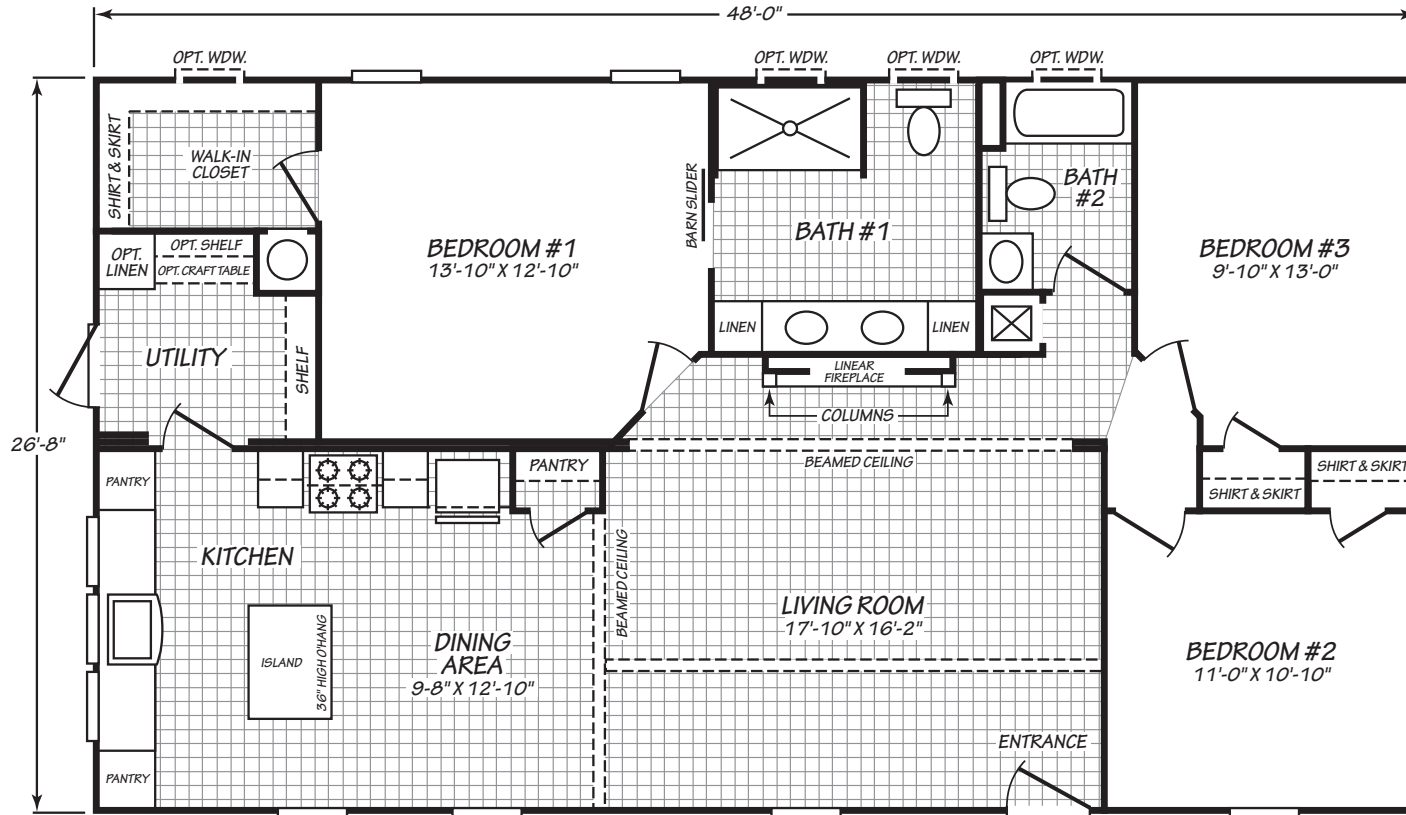

Ridgetop

Factory Advantage Series

1,280 SQ. FT. (Approximate) 3 Bedroom, 2 Bath

Last Updated: 10-12-21

FACTORY EXPO HOME CENTERS
739 Hwy 52 Bypass West
Lafayette TN 37083

MobileHomeExpo.com | 1-800-959-3014