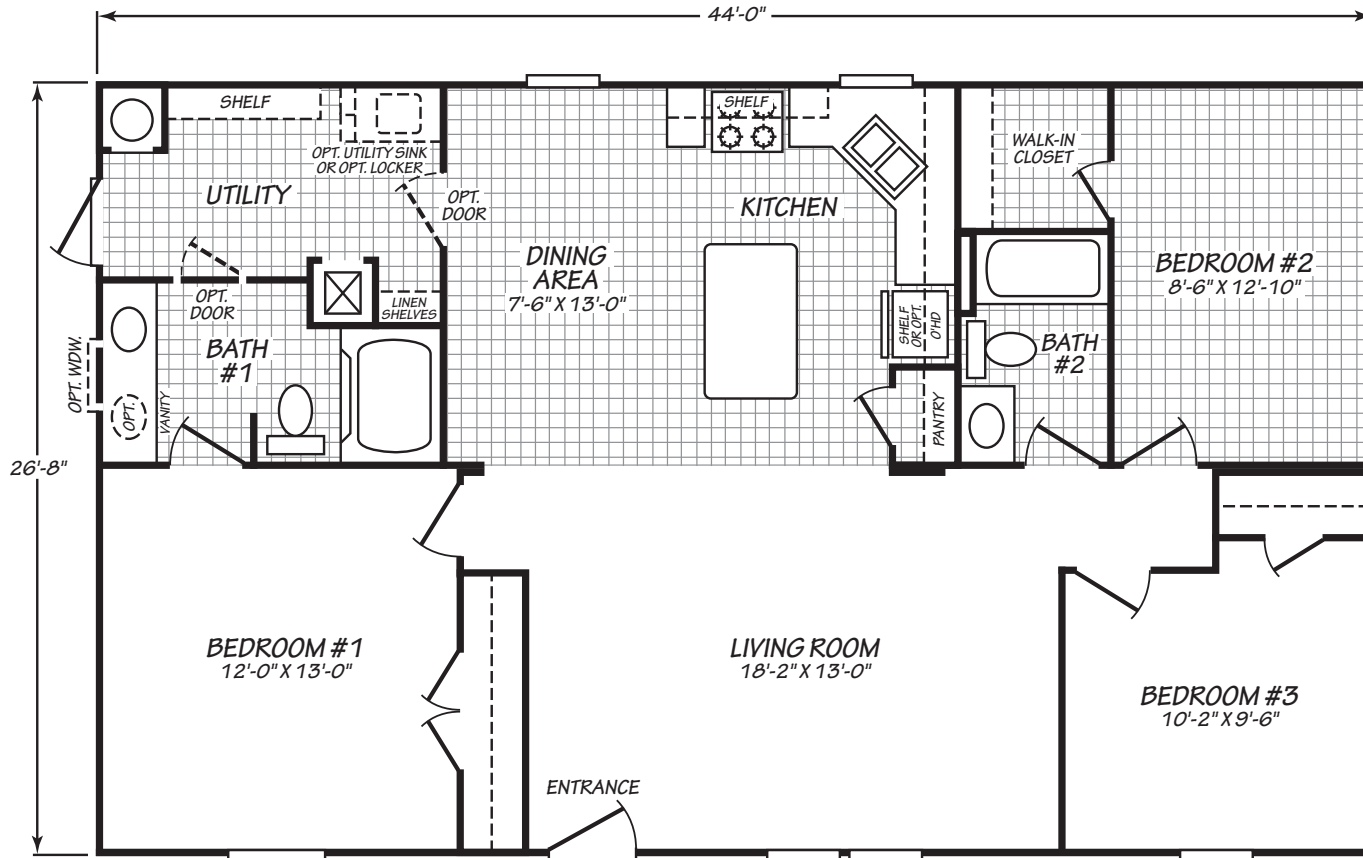

Pikeville

Factory Advantage Series

1,173 SQ. FT. (Approximate) 3 Bedroom, 2 Bath

Last Updated: 12-30-21

FACTORY EXPO HOME CENTERS
739 Hwy 52 Bypass West
Lafayette TN 37083

MobileHomeExpo.com | 1-800-959-3014