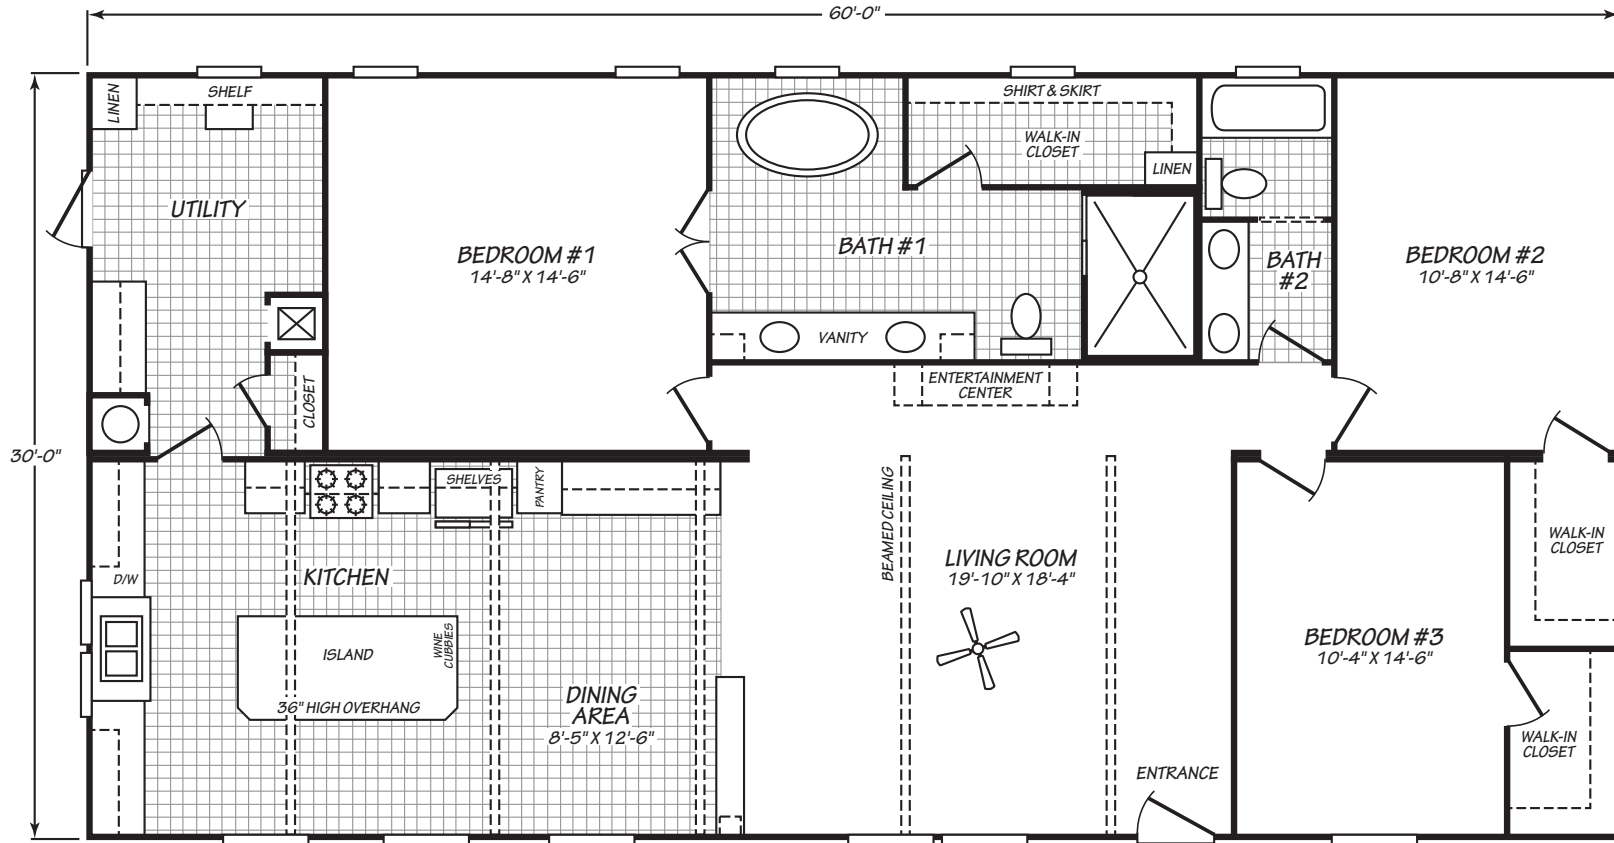

Oldham

Factory Advantage Series

1,800 SQ. FT. (Approximate) 3 Bedroom, 2 Bath

Last Updated: 8-3-22

FACTORY EXPO HOME CENTERS
739 Hwy 52 Bypass West
Lafayette TN 37083

MobileHomeExpo.com | 1-800-959-3014

IMPORTANT: Alta Cima Corp reserves the right to modify, cancel or substitute products or features of this event at any time without prior notice or obligation. Pictures and other promotional materials are representative and may depict or contain floor plans, square footages, elevations, options, upgrades, extra design features, decorations, floor coverings, specialty light fixtures, custom paint and wall coverings, window treatments, landscaping, sound and alarm systems, furnishings, appliances, and other designer/decorator features and amenities that are not included as part of the home and/or may not be available at all locations. Home, pricing and community information is subject to change, and homes to prior sale, at any time without notice or obligation. ©2020 Alta Cima Corp. All rights reserved.