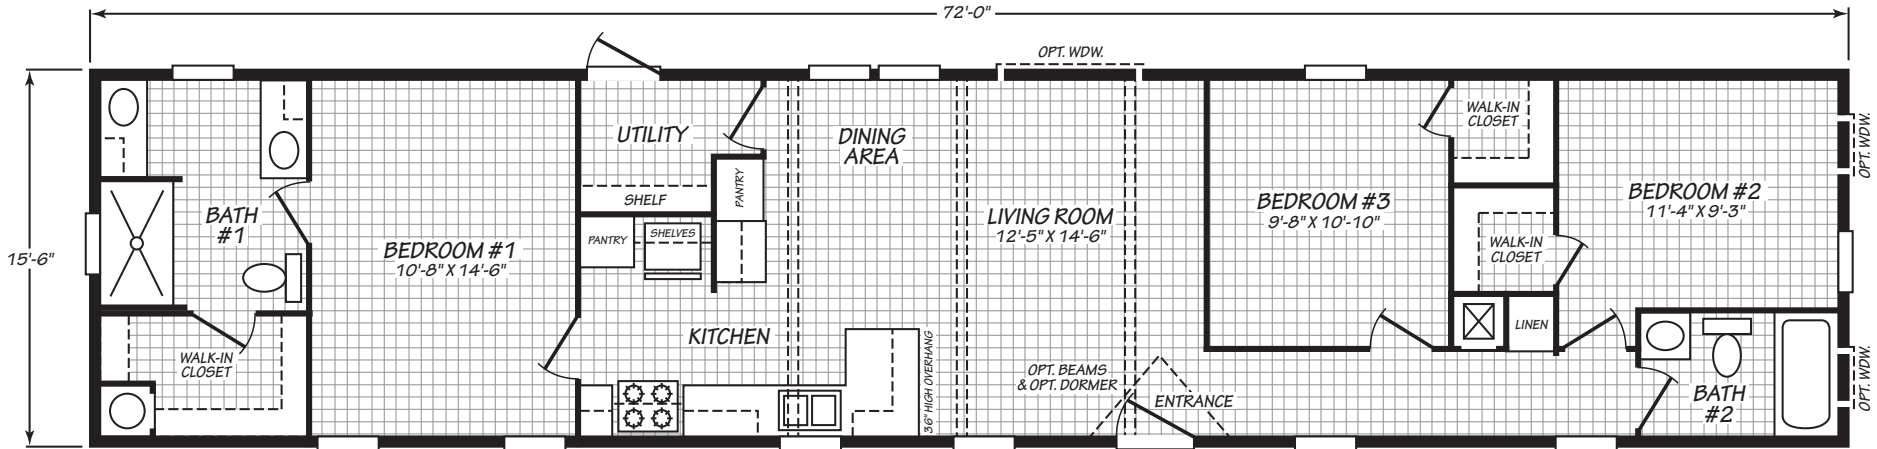

Niota

Xtreme Series

1,116 SQ. FT. (Approximate) 3 Bedroom, 2 Bath

Last Updated: 1-22-24

FACTORY EXPO HOME CENTERS
739 Hwy 52 Bypass West
Lafayette TN 37083

MobileHomeExpo.com | 1-800-959-3014

IMPORTANT: Alta Cima Corp reserves the right to modify, cancel or substitute products or features of this event at any time without prior notice or obligation. Pictures and other promotional materials are representative and may depict or contain floor plans, square footages, elevations, options, upgrades, extra design features, decorations, floor coverings, specialty light fixtures, custom paint and wall coverings, window treatments, landscaping, sound and alarm systems, furnishings, appliances, and other designer/decorator features and amenities that are not included as part of the home and/or may not be available at all locations. Home, pricing and community information is subject to change, and homes to prior sale, at any time without notice or obligation. ©2020 Alta Cima Corp. All rights reserved.