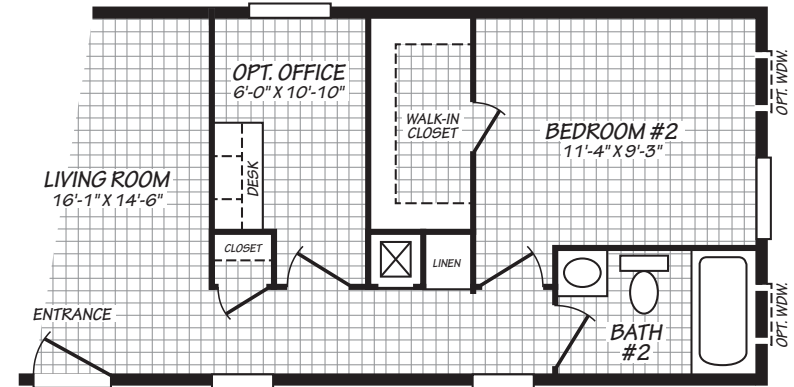

Niota

Xtreme Series

1,116 SQ. FT. (Approximate) 3 Bedroom, 2 Bath

Last Updated: 1-22-24

FACTORY EXPO HOME CENTERS
739 Hwy 52 Bypass West
Lafayette TN 37083

MobileHomeExpo.com | 1-800-959-3014

IMPORTANT: Alta Cima Corp reserves the right to modify, cancel or substitute products or features of this event at any time without prior notice or obligation. Pictures and other promotional materials are representative and may depict or contain floor plans, square footages, elevations, options, upgrades, extra design features, decorations, floor coverings, specialty light fixtures, custom paint and wall coverings, window treatments, landscaping, sound and alarm systems, furnishings, appliances, and other designer/decorator features and amenities that are not included as part of the home and/or may not be available at all locations. Home, pricing and community information is subject to change, and homes to prior sale, at any time without notice or obligation. ©2020 Alta Cima Corp. All rights reserved.