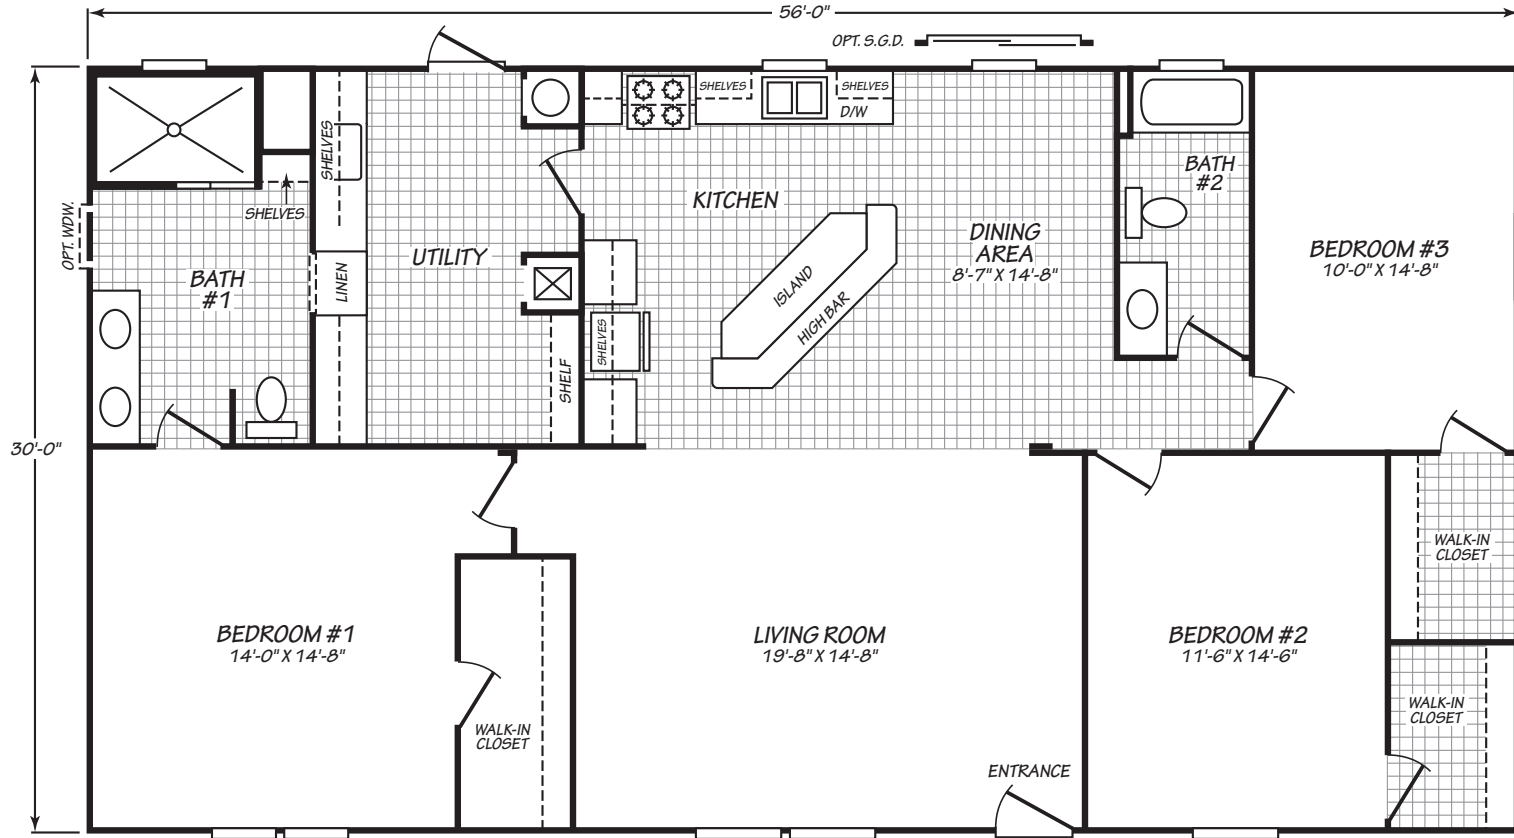

# Mayland

Factory Advantage Series

1,680 SQ. FT. (Approximate) 3 Bedroom, 2 Bath

Last Updated: 8-3-22

**FACTORY EXPO HOME CENTERS**  
739 Hwy 52 Bypass West  
Lafayette TN 37083

**MobileHomeExpo.com | 1-800-959-3014**