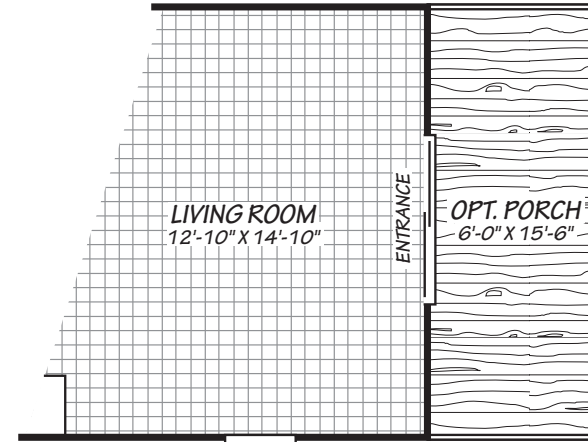

# Mable

Factory Advantage Series

713 SQ. FT. (Approximate) 2 Bedroom, 1 Bath

Last Updated: 10-3-22

**FACTORY EXPO HOME CENTERS**  
739 Hwy 52 Bypass West  
Lafayette TN 37083

**MobileHomeExpo.com | 1-800-959-3014**