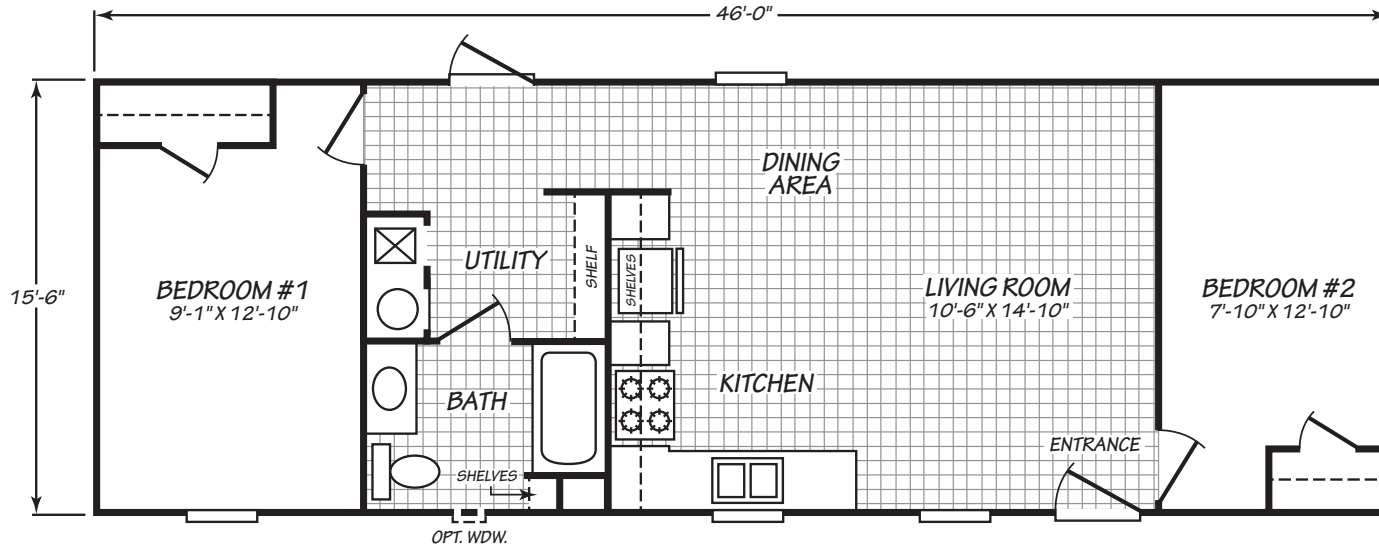

# Mable

Factory Advantage Series

713 SQ. FT. (Approximate) 2 Bedroom, 1 Bath

Last Updated: 10-3-22

**FACTORY EXPO HOME CENTERS**  
739 Hwy 52 Bypass West  
Lafayette TN 37083

**MobileHomeExpo.com | 1-800-959-3014**