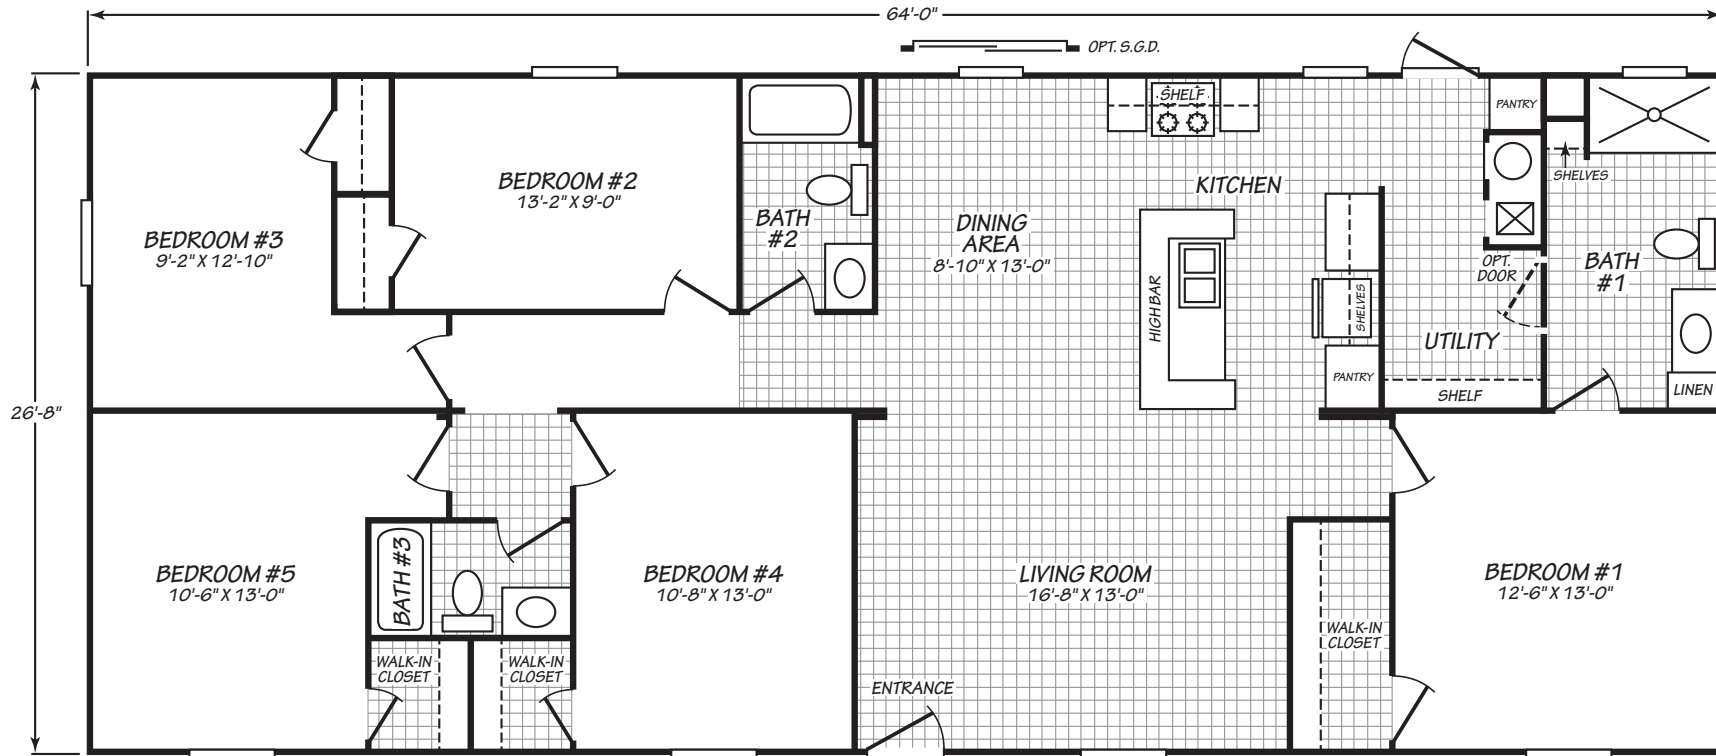

Kennedia

Factory Advantage Extreme Series

1,706 SQ. FT. (Approximate) 5 Bedroom, 3 Bath

Last Updated: 1-10-23

FACTORY EXPO HOME CENTERS
739 Hwy 52 Bypass West
Lafayette TN 37083

MobileHomeExpo.com | 1-800-959-3014