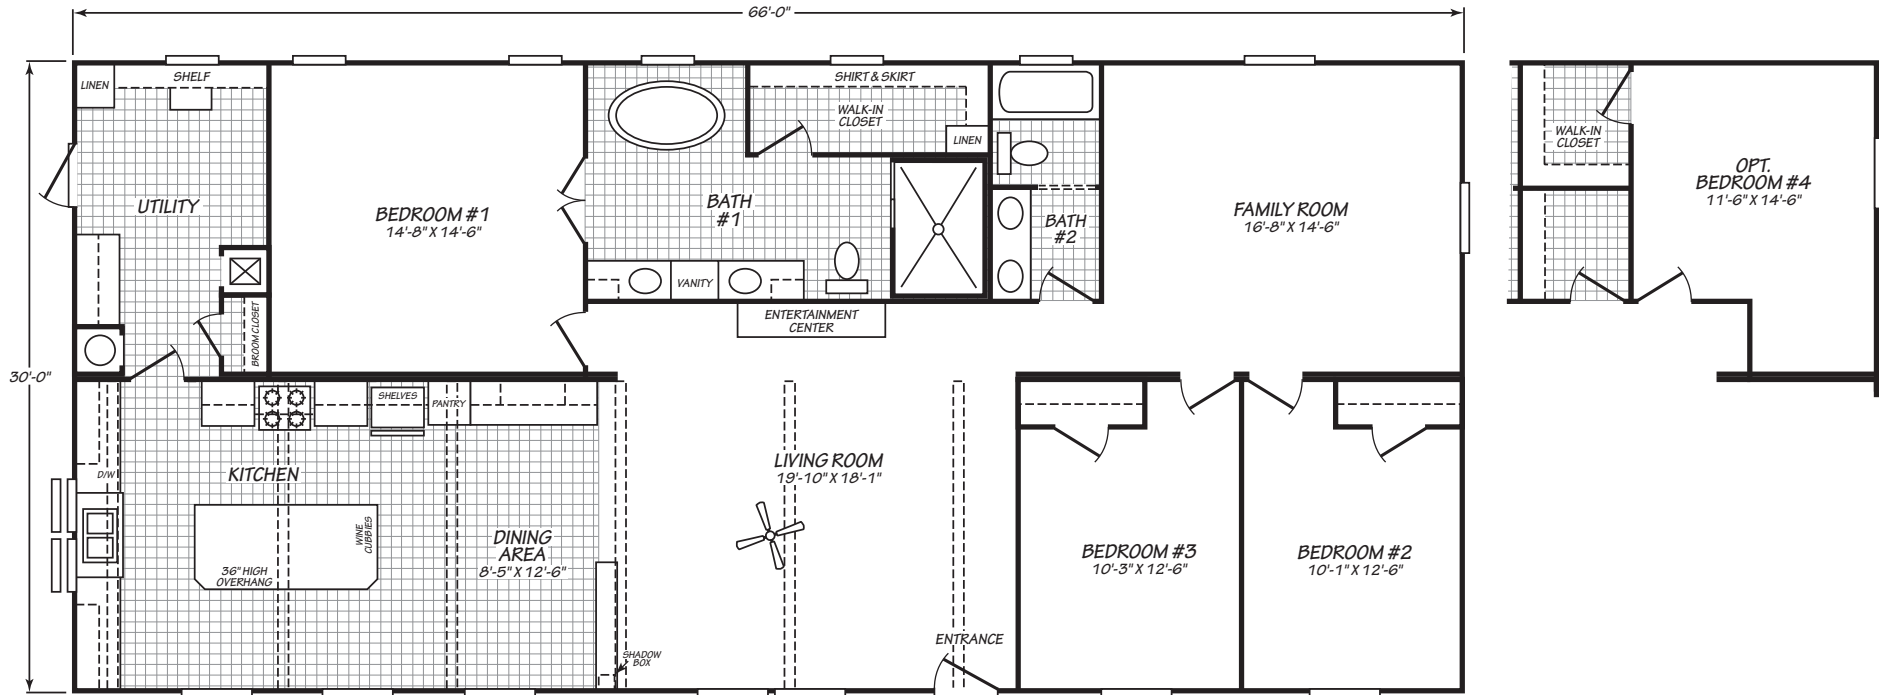

# Ethridge

Factory Advantage Series

1,980 SQ. FT. (Approximate) 3 Bedroom, 2 Bath

Last Updated: 8-3-22

**FACTORY EXPO HOME CENTERS**  
739 Hwy 52 Bypass West  
Lafayette TN 37083

**MobileHomeExpo.com | 1-800-959-3014**