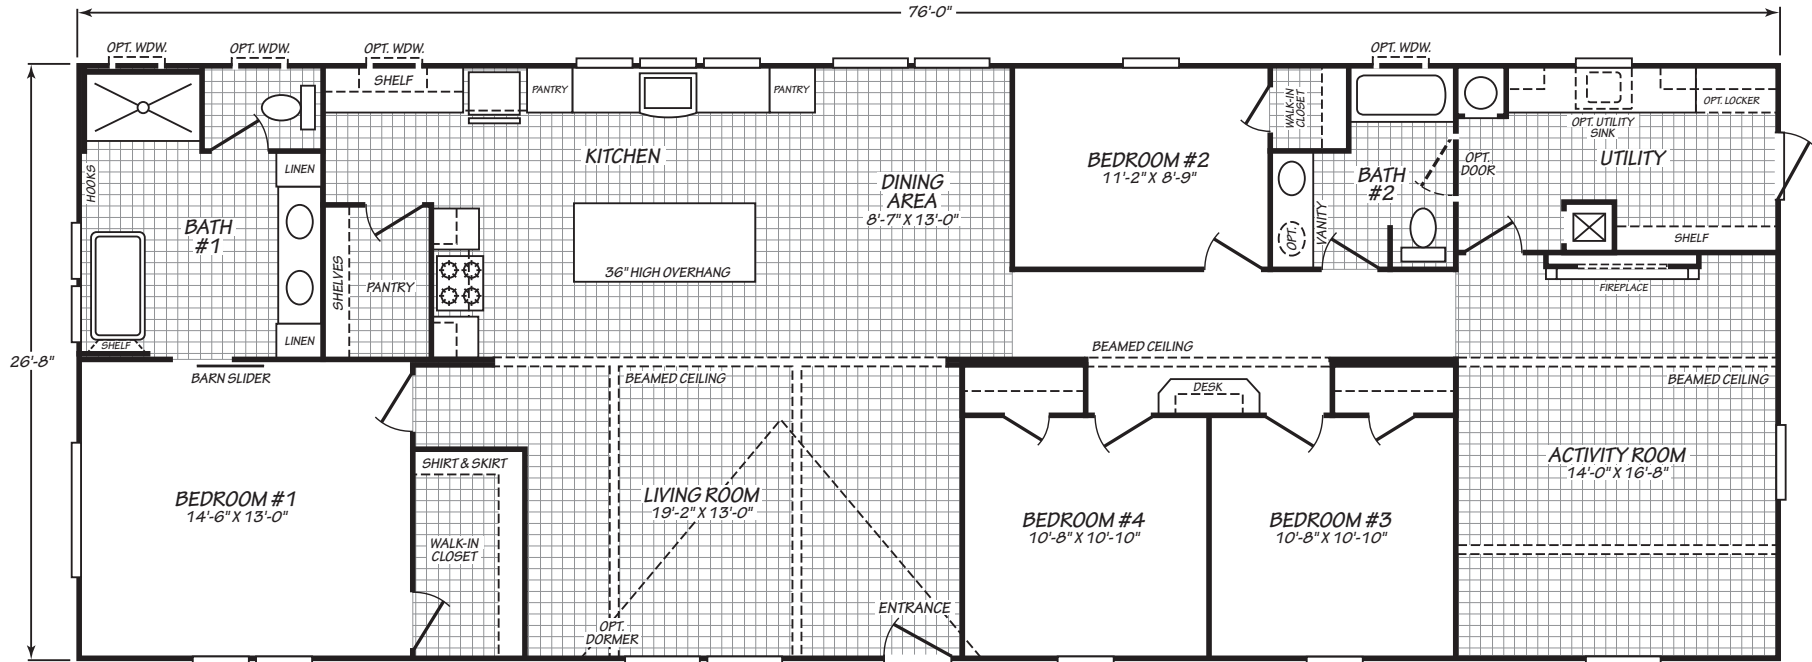

Deerfield

Factory Advantage Series

2,026 SQ. FT. (Approximate) 4 Bedroom, 2 Bath

Last Updated: 12-30-21

FACTORY EXPO HOME CENTERS
739 Hwy 52 Bypass West
Lafayette TN 37083

MobileHomeExpo.com | 1-800-959-3014