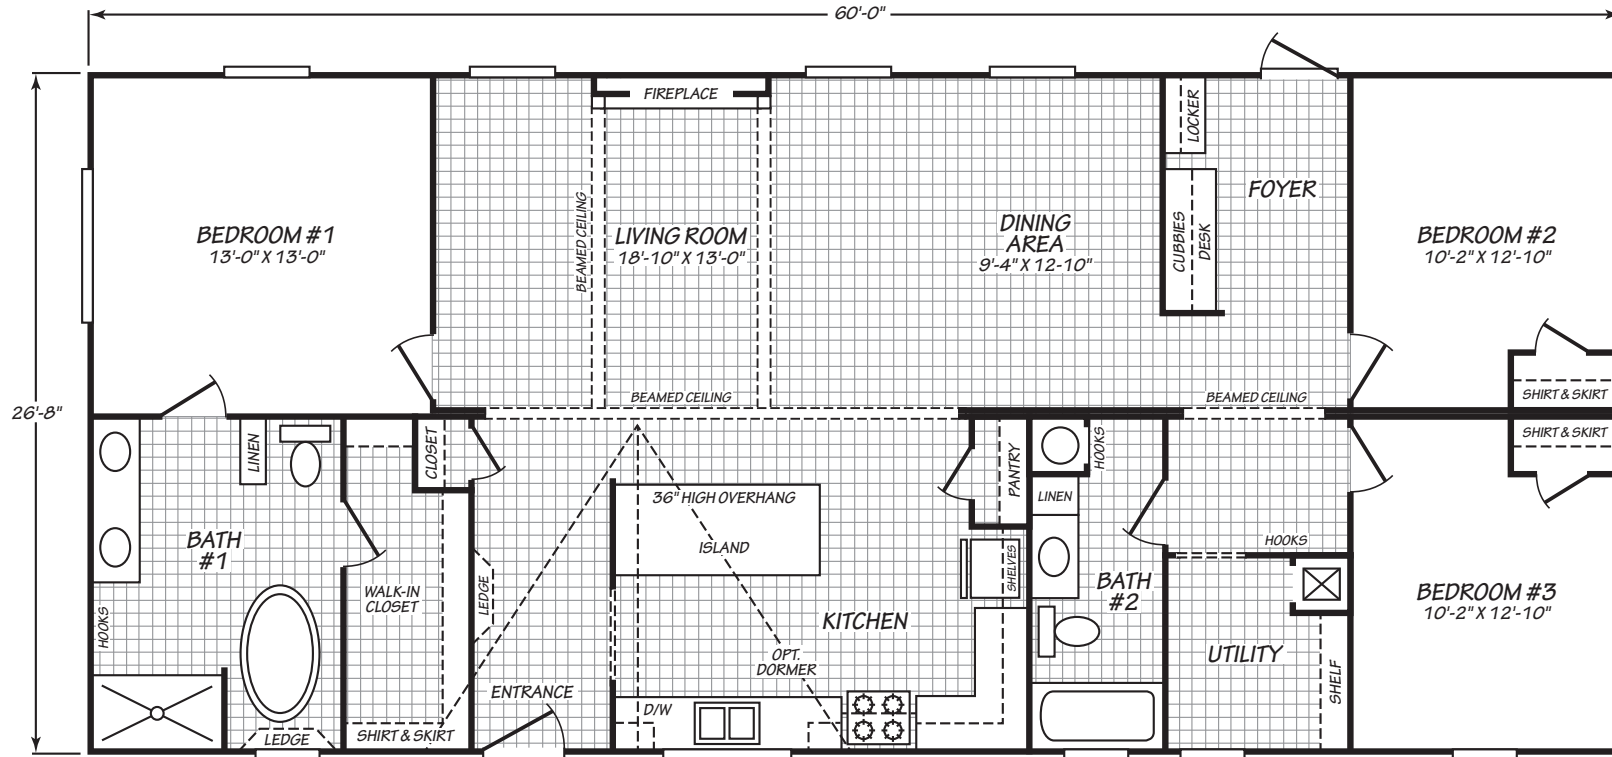

# Campton

Factory Advantage Series

1,600 SQ. FT. (Approximate) 3 Bedroom, 2 Bath

Last Updated: 8-3-22

**FACTORY EXPO HOME CENTERS**  
739 Hwy 52 Bypass West  
Lafayette TN 37083

**MobileHomeExpo.com | 1-800-959-3014**