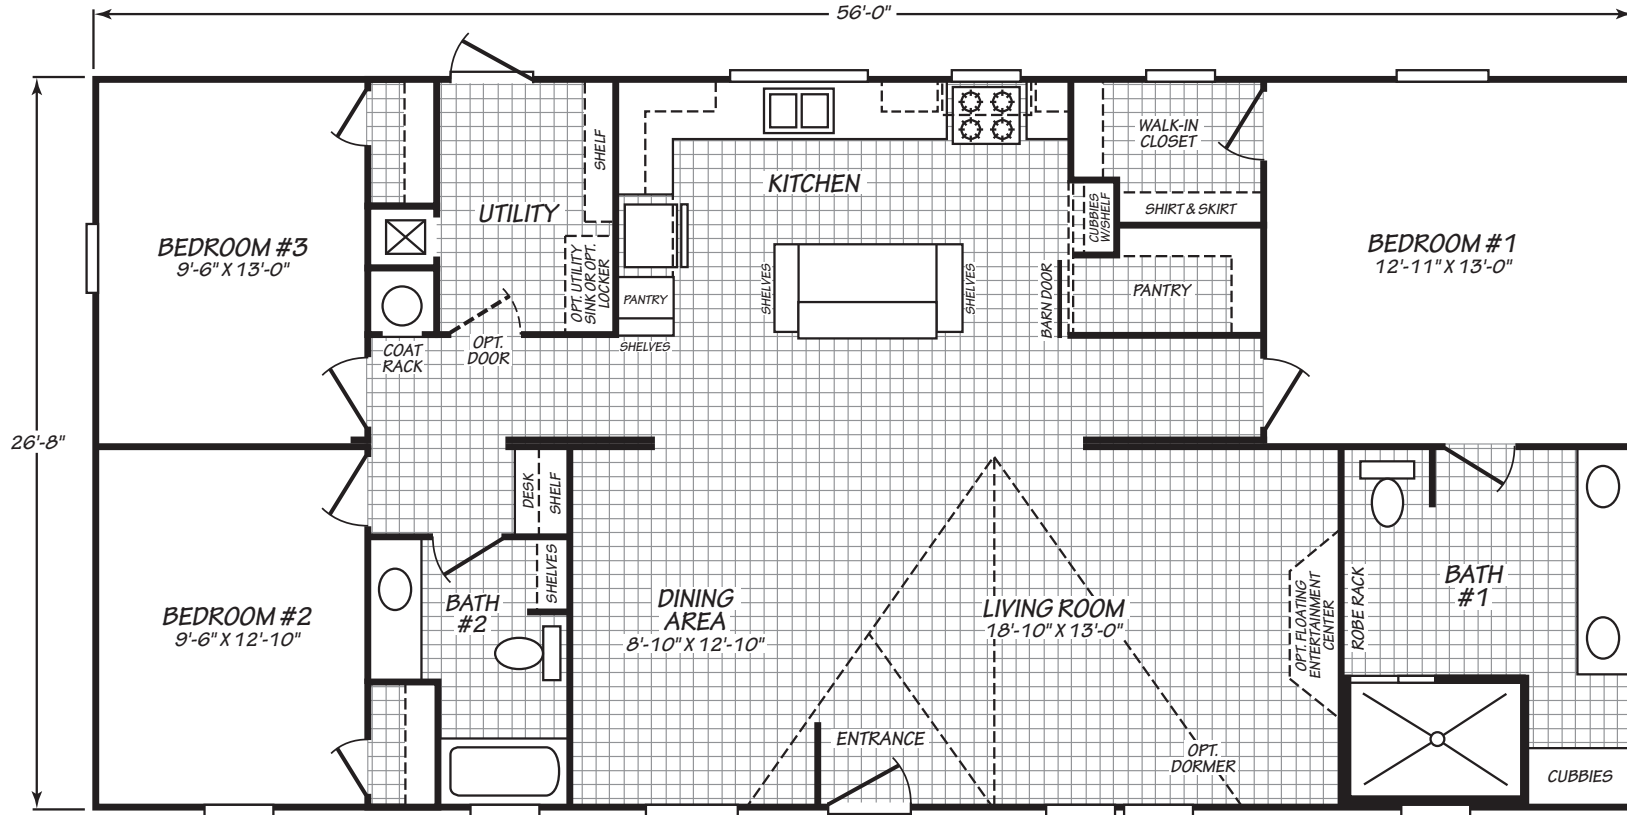

Bratton

Factory Advantage Series

1,493 SQ. FT. (Approximate) 3 Bedroom, 2 Bath

Last Updated: 12-30-21

FACTORY EXPO HOME CENTERS
739 Hwy 52 Bypass West
Lafayette TN 37083

MobileHomeExpo.com | 1-800-959-3014