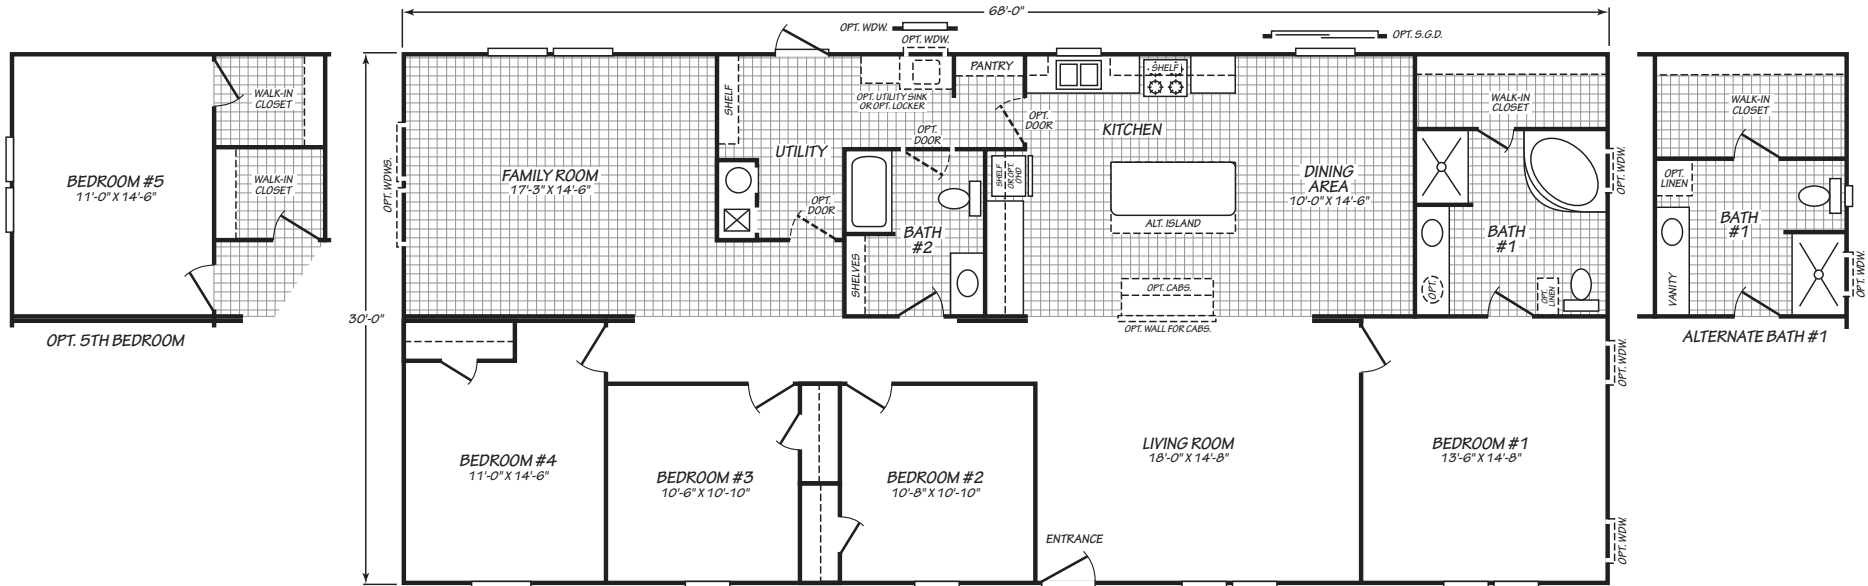

Bradley

Factory Advantage Series

2,040 SQ. FT. (Approximate) 4 Bedroom, 2 Bath

Last Updated: 12-30-21

FACTORY EXPO HOME CENTERS
739 Hwy 52 Bypass West
Lafayette TN 37083

MobileHomeExpo.com | 1-800-959-3014