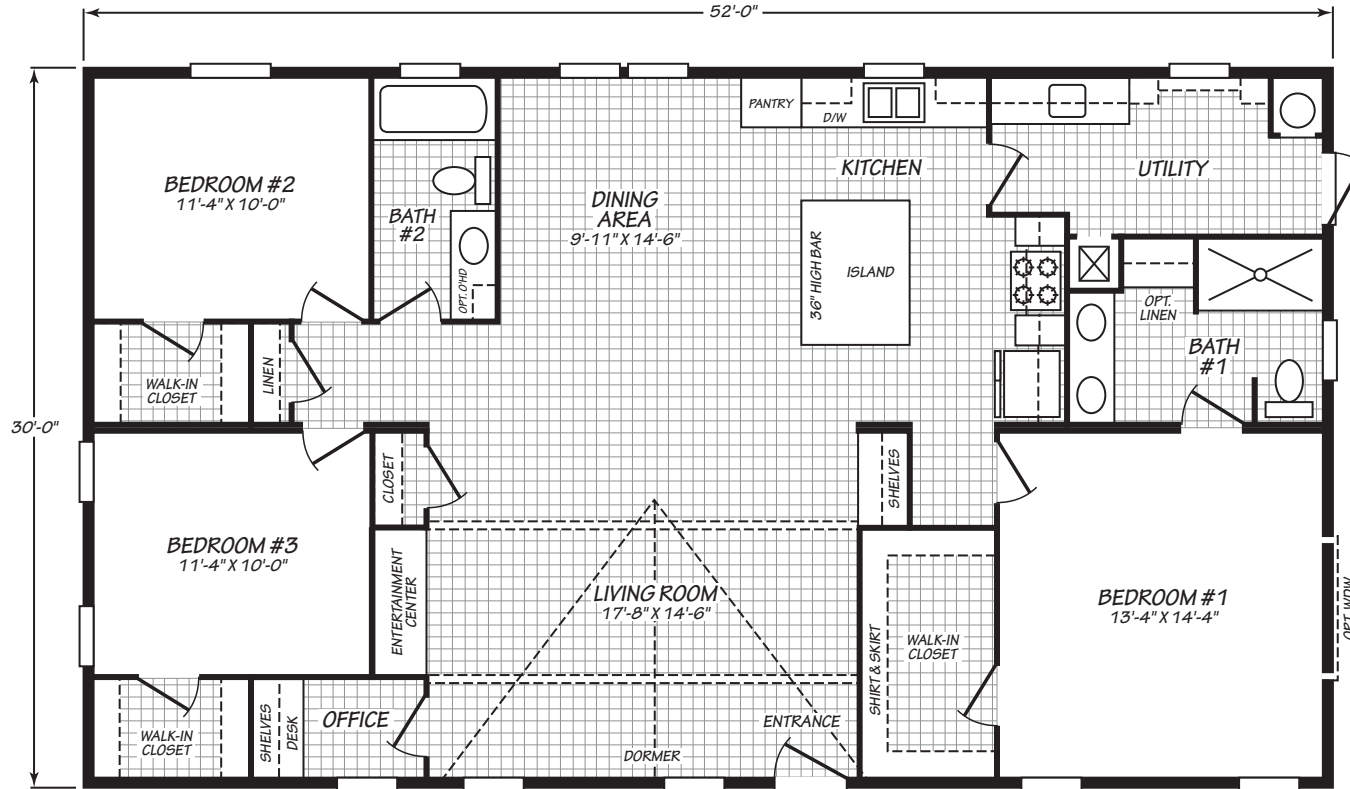

Apison

Edge Series

1,560 SQ. FT. (Approximate) 3 Bedroom, 2 Bath

Last Updated: 1-22-24

FACTORY EXPO HOME CENTERS
739 Hwy 52 Bypass West
Lafayette TN 37083

MobileHomeExpo.com | 1-800-959-3014

IMPORTANT: Alta Cima Corp reserves the right to modify, cancel or substitute products or features of this event at any time without prior notice or obligation. Pictures and other promotional materials are representative and may depict or contain floor plans, square footages, elevations, options, upgrades, extra design features, decorations, floor coverings, specialty light fixtures, custom paint and wall coverings, window treatments, landscaping, sound and alarm systems, furnishings, appliances, and other designer/decorator features and amenities that are not included as part of the home and/or may not be available at all locations. Home, pricing and community information is subject to change, and homes to prior sale, at any time without notice or obligation. ©2020 Alta Cima Corp. All rights reserved.